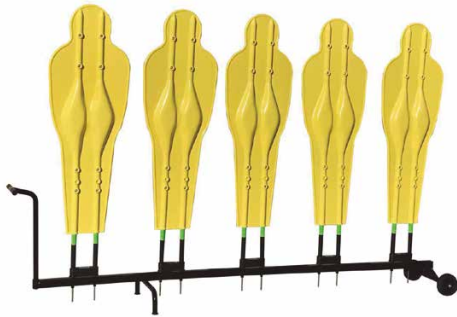

F0008

Barrera simulada flexible, con carro.
Para entrenamiento de lanzamientos directos.
Flexible simulation wall with trolley.
Suitable for training free-kicks.

Imagen/Picture G

G

F0001