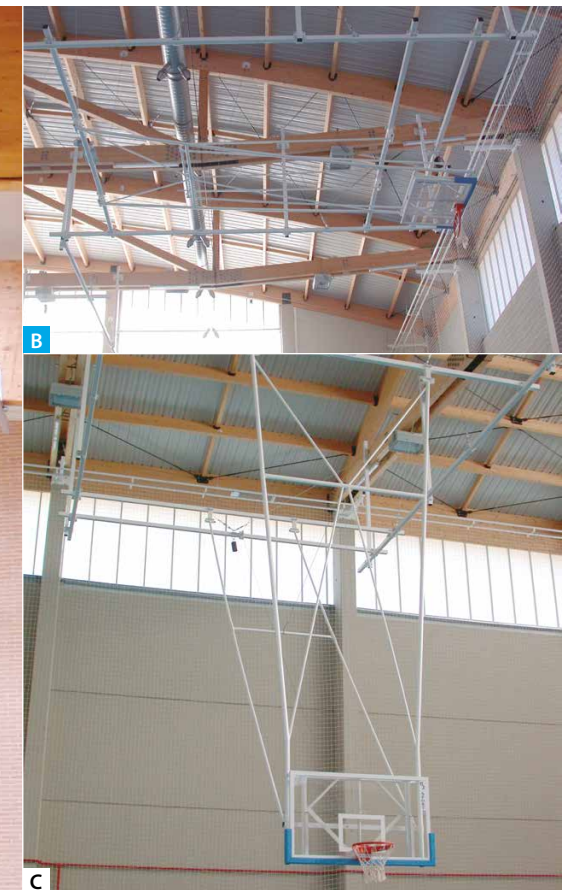

A

34011

Canasta multitubo modelo motorizado, elevables al techo.
Multitubular basketball goals electrical system fold-up-to-ceiling.
Imagen/Picture A-B-C